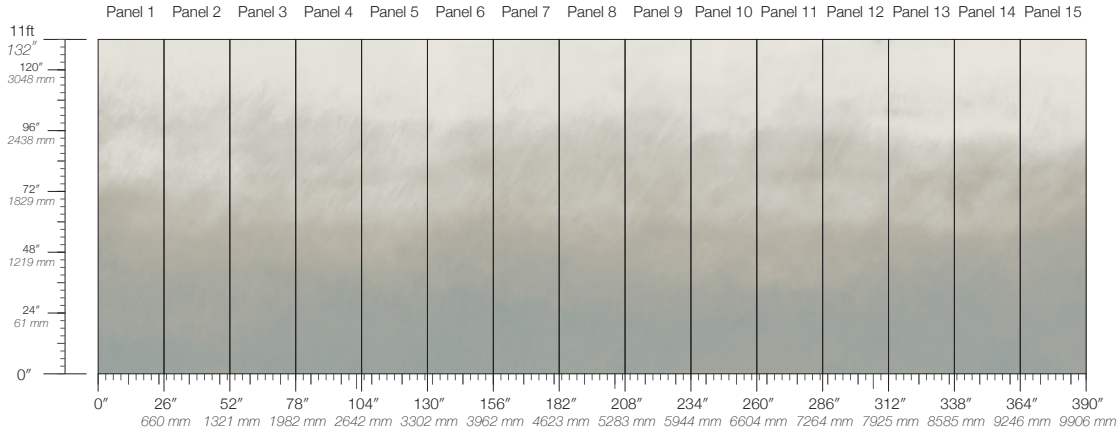

Colorwash Diffuse

Suitable for residential and some commercial projects

COLOR
Diffuse

STOCK
Made to order

MAINTENANCE
Water-based cleanser

CONTACT
sales@calicowallpaper.com
+1 718 243 1705
57 Lispenard Street
New York, NY 10013 USA

ITEM
4643

LEAD TIME
4 weeks to print

ENVIRONMENTAL
FSC Certified Content

CONTENT
Clay-Coated Paper

MINIMUM
1 panel

SPECS
100% Cellulose face
Non-woven backing
7.1 oz per linear yard
117 g per linear meter
Smooth surface texture

DISCLAIMER
Refer to our website to see the full mural artwork. Reference the physical sample for color and texture. Panel maps represent mural artwork only.

PANEL WIDTH
26" / 661 mm trimmed

PRICE
Available upon request

PANEL HEIGHT
132" / 3353 mm standard
192" / 4877 mm extended

ORIGIN
USA

TESTING
(US) ASTM E84 Adhered Class A

REPEAT
Non-repeating

DETAILS
Custom options available