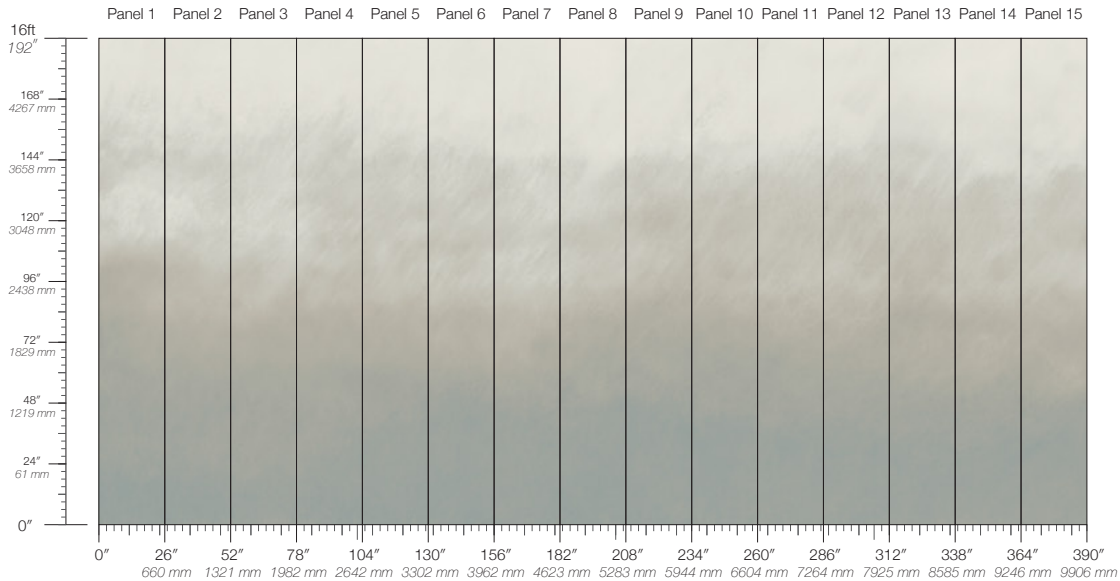

Colorwash Diffuse

Suitable for residential and some commercial projects

COLOR
Diffuse

STOCK
Made to order

MAINTENANCE
Water-based cleanser

CONTACT
sales@calicowallpaper.com
+1 718 243 1705
57 Lispenard Street
New York, NY 10013 USA

ITEM
4643

LEAD TIME
4 weeks to print

ENVIRONMENTAL
FSC Certified Content

CONTENT
Clay-Coated Paper

MINIMUM
1 panel

SPECS
100% Cellulose face
Non-woven backing
7.1 oz per linear yard
117 g per linear meter
Smooth surface texture

DISCLAIMER
Refer to our website to see the full mural artwork. Reference the physical sample for color and texture. Panel maps represent mural artwork only.

PANEL WIDTH
26" / 661 mm trimmed

PRICE
Available upon request

PANEL HEIGHT
132" / 3353 mm standard
192" / 4877 mm extended

ORIGIN
USA

TESTING
(US) ASTM E84 Adhered Class A

REPEAT
Non-repeating

DETAILS
Custom options available